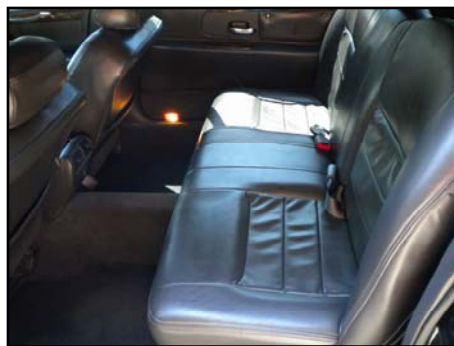

2000 EUREKA LINCOLN LIMOUSINE

SHIELDS SOUTHEAST SALES

SERVING YOU SINCE 1969

MYHEARSE.COM

800.334.2697

678.784.2121