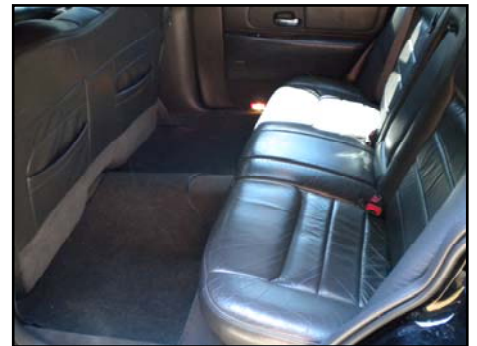

2000 EUREKA LINCOLN LIMOUSINE

SHIELDS SOUTHEAST SALES

SERVING YOU SINCE 1969

MYHEARSE.COM

800.334.2697

678.784.2121