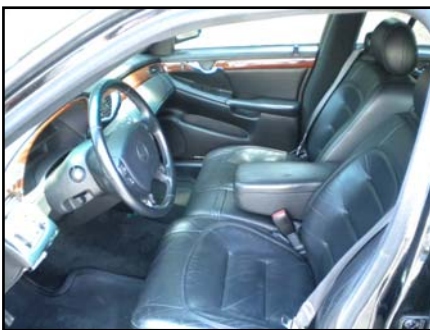

## 2002 SUPERIOR LIMOUSINE

**SHIELDS SOUTHEAST SALES**

SERVING YOU SINCE 1969

[MYHEARSE.COM](http://MYHEARSE.COM)

800.334.2697

678.784.2121