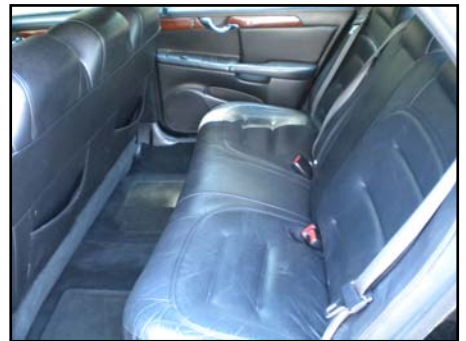

## 2002 SUPERIOR LIMOUSINE

**SHIELDS SOUTHEAST SALES**

SERVING YOU SINCE 1969

[MYHEARSE.COM](http://MYHEARSE.COM)

800.334.2697

678.784.2121